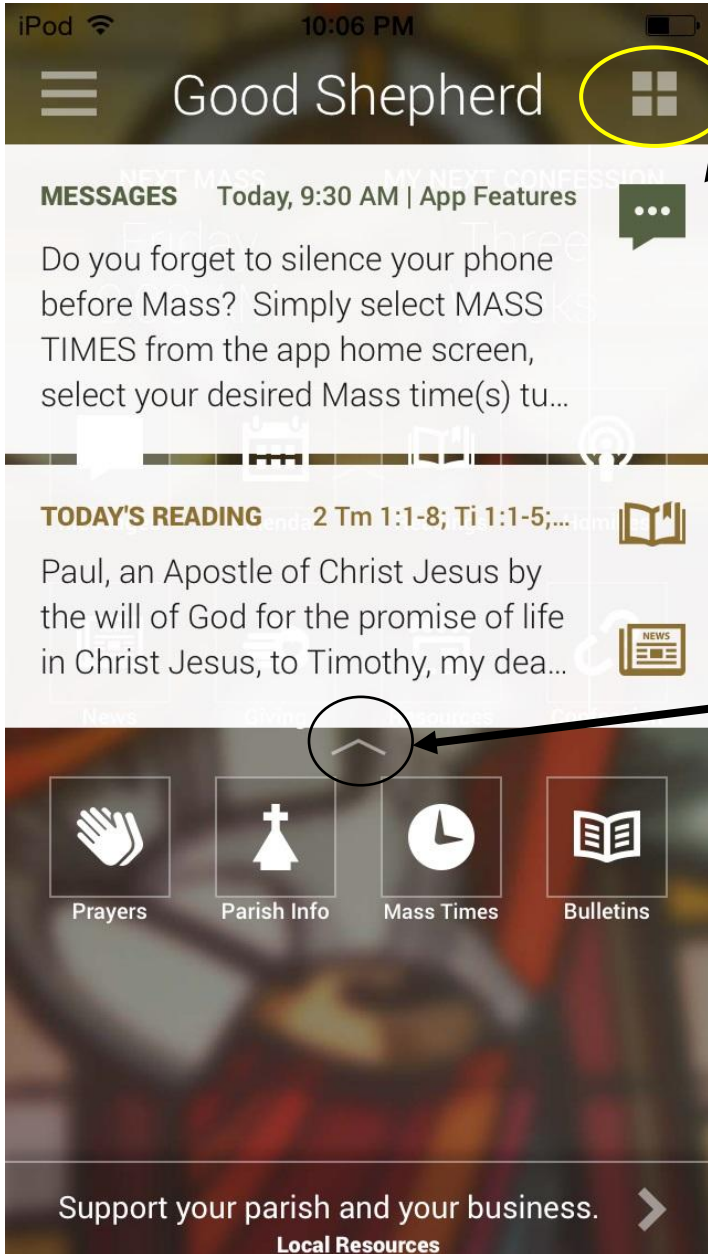

# Welcome to the Good Shepherd App!

When you first open the App this is the screen you will see.

You will see the most recent Message  
Followed by the Daily Reading.

To get the the App Home Screen

Tap on the 4 squares in the upper right corner to view the App home screen or you can swipe up on arrow